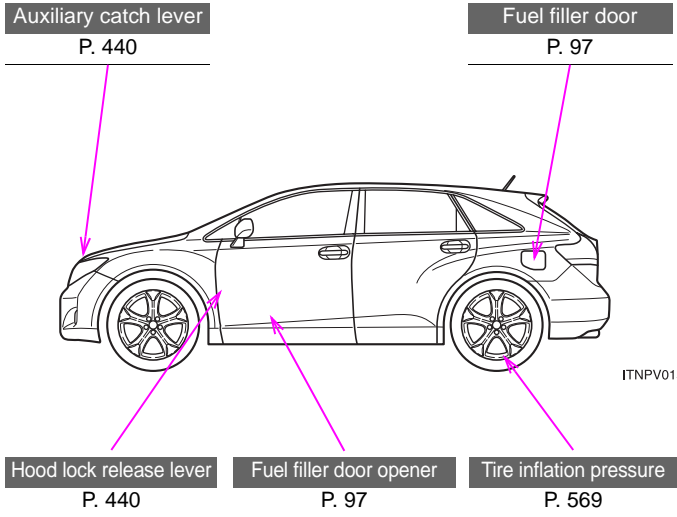

GAS STATION INFORMATION

Fuel tank capacity	17.7 gal. (67 L, 14.7 Imp.gal.)	
Fuel type	Unleaded gasoline only	P. 98, 563
Cold tire inflation pressure		P. 569
Engine oil capacity Drain and refill (reference)		qt. (L, Imp.qt.)
	2GR-FE engine	1AR-FE engine
	With filter	4.7 (4.4, 3.9)
	Without filter	4.2 (4.0, 3.5)
Engine oil type	"Toyota Genuine Motor Oil" or equivalent Oil grade: ILSAC multigrade engine oil Recommended oil viscosity 2GR-FE engine: SAE 5W-30 1AR-FE engine: SAE 5W-20 or 0W-20	
		P. 564